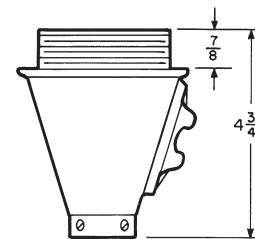

(For use with GUA Form 6 covers)

Hub size	Cat. #
1/2"	GUFX160
3/4"	GUFX260

Luminaire hanger covers

(For GUA and GUF junction boxes)

Nom. dia. cover opening	Luminaire stem size	Cat. # Luminaire canopy	Cat. # Luminaire cover union hub	Cat. # Nipple cover
3	3/4"	GUA068	GUA0687	GUA0672

Dimensions (in inches):

GUF

Hub size	a	b	c	d	e	f	g
1/2"	3 1/2	2	3	5/8	7/8	5/16	5 5/8
3/4"	3 1/2	2	3	3/4	7/8	5/16	5 7/8
1"	3 1/2	2 5/8	3	7/8	1	5/16	5 7/8

Hanger covers
GUA068

GUA0687

GUA0672