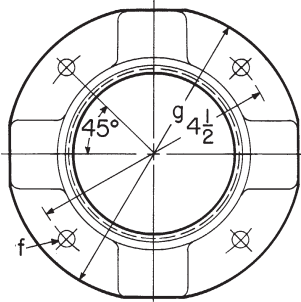

(For use with GUA Form 6 covers)

Hub size	Cat. #
1/2"	GUFX160
3/4"	GUFX260

Luminaire hanger covers

(For GUA and GUF junction boxes)

Nom. dia. cover opening	Luminaire stem size	Cat. # Luminaire canopy	Cat. # Luminaire cover union hub	Cat. # Nipple cover
3	3/4"	GUA068	GUA0687	GUA0672

Dimensions (in inches):

GUF

Hub size	a	b	c	d	e	f	g
1/2"	3 1/2	2	3	5/8	7/8	5/16	5 5/8
3/4"	3 1/2	2	3	3/4	7/8	5/16	5 7/8
1"	3 1/2	2 5/8	3	7/8	1	5/16	5 7/8

Hanger covers
GUA068

GUA0687

GUA0672