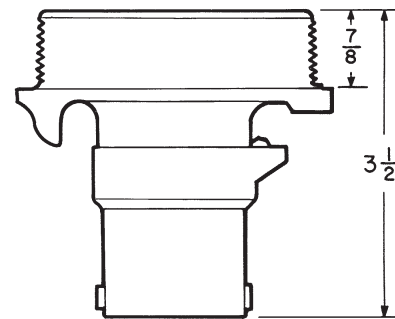

(For use with GUA Form 6 covers)

Hub size	Cat. #
1/2"	GUFX160
3/4"	GUFX260

Luminaire hanger covers

(For GUA and GUF junction boxes)

Nom. dia. cover opening	Luminaire stem size	Cat. # Luminaire canopy	Cat. # Luminaire cover union hub	Cat. # Nipple cover
3	3/4"	GUA068	GUA0687	GUA0672

Dimensions (in inches):

GUF

Hub size	a	b	c	d	e	f	g
1/2"	3 1/2	2	3	5/8	7/8	5/16	5 5/8
3/4"	3 1/2	2	3	3/4	7/8	5/16	5 7/8
1"	3 1/2	2 5/8	3	7/8	1	5/16	5 7/8

Hanger covers
GUA068

GUA0687

GUA0672