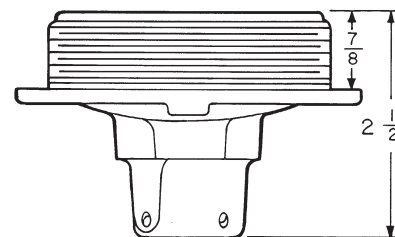

(For use with GUA Form 6 covers)

Hub size	Cat. #
1/2"	GUFX160
3/4"	GUFX260

Luminaire hanger covers

(For GUA and GUF junction boxes)

Nom. dia. cover opening	Luminaire stem size	Cat. # Luminaire canopy	Cat. # Luminaire cover union hub	Cat. # Nipple cover
3	3/4"	GUA068	GUA0687	GUA0672

Dimensions (in inches):

GUF

Hub size	a	b	c	d	e	f	g
1/2"	3 1/2	2	3	5/8	7/8	5/16	5 5/8
3/4"	3 1/2	2	3	3/4	7/8	5/16	5 7/8
1"	3 1/2	2 5/8	3	7/8	1	5/16	5 7/8

Hanger covers
GUA068

GUA0687

GUA0672