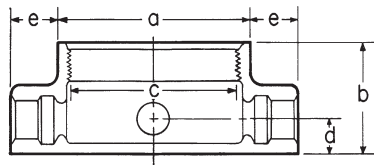

(For use with GUA Form 6 covers)

Hub size	Cat. #
1/2"	GUFX160
3/4"	GUFX260

Luminaire hanger covers

(For GUA and GUF junction boxes)

Nom. dia. cover opening	Luminaire stem size	Cat. # Luminaire canopy	Cat. # Luminaire cover union hub	Cat. # Nipple cover
3	3/4"	GUA068	GUA0687	GUA0672

Dimensions (in inches):

GUF

Hub size	a	b	c	d	e	f	g
1/2"	3 1/2	2	3	5/8	7/8	5/16	5 5/8
3/4"	3 1/2	2	3	3/4	7/8	5/16	5 7/8
1"	3 1/2	2 5/8	3	7/8	1	5/16	5 7/8

Hanger covers
GUA068

GUA0687

GUA0672